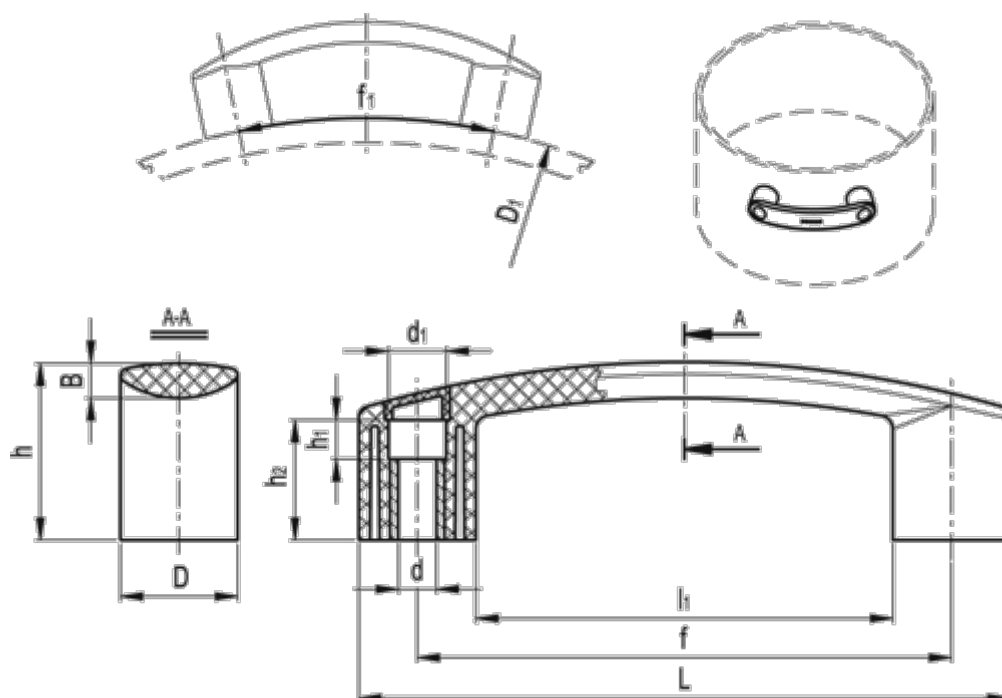

Data Sheet

Article number: 23042603615

Description: E+G Flexible bridge handle
EBP.180-8-FLX-C5 Cyan

Measures

B = 9.5	L = 178
d = 8.5	l1 = 122
D = 28	Weight (g) = 67
d1 = 13.5	
f = 150	
h = 45	
h1 = 14.0	
h2 = 32.0	